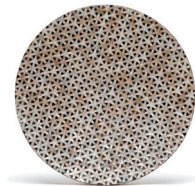

# CHOOSE YOUR TOP

LEVEL 1  
CARRARA MARBLE

LEVEL 1  
TORO BLACK MARBLE

LEVEL 1  
GRAY EGGSHELL

LEVEL 1  
ZINC METAL

LEVEL 4  
VERTAGUS SHELL

LEVEL 4  
SMOKY GOLD PYRITE

LEVEL 4  
DARK TURQUOISE  
YOUNG PEN SHELL

LEVEL 4  
GREEN TAB SHELL

LEVEL 1  
ANTIQUED MIRROR/  
SILVER METAL

LEVEL 1  
ANTIQUED MIRROR/  
GOLD METAL

LEVEL 2  
NATURAL BONE

LEVEL 2  
CREAM MOP SHELL

NEW  
LEVEL 4  
BLACK/WHITE RESIN

LEVEL 4  
BLUE TIGER EYE

NEW  
LEVEL 4  
GOLD SELENITE STONE

NEW  
LEVEL 4  
SILVER SELENITE STONE

LEVEL 2  
GRAY/SILVER CAPIZ SHELL

LEVEL 2  
PRISTINE  
FAUX CANVAS

LEVEL 2  
FRENCH GRAY  
FAUX CANVAS

LEVEL 2  
SAND REALISTIC  
FAUX SHAGREEN

LEVEL 2  
COOL GRAY REALISTIC  
FAUX SHAGREEN

LEVEL 3  
ICE CRYSTAL STONE

LEVEL 3  
BEIGE CRYSTAL STONE

LEVEL 3  
WARM GRAY MARBLE

LEVEL 3  
GRAY ROMBLON STONE

LEVEL 3  
BLACK PEN SHELL/  
WHITE RESIN

LEVEL 3  
BLACK RESIN MOP  
SHELL