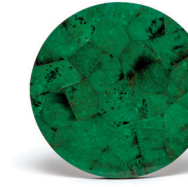

# CHOOSE YOUR TOP

LEVEL 1  
CARRARA MARBLE

LEVEL 1  
TORO BLACK MARBLE

LEVEL 1  
GRAY EGGSHELL

LEVEL 1  
ZINC METAL

LEVEL 4  
VERTAGUS SHELL

LEVEL 4  
SMOKY GOLD PYRITE

LEVEL 4  
DARK TURQUOISE  
YOUNG PEN SHELL

LEVEL 4  
GREEN TAB SHELL

LEVEL 1  
ANTIQUED MIRROR/  
SILVER METAL

LEVEL 1  
ANTIQUED MIRROR/  
GOLD METAL

LEVEL 2  
NATURAL BONE

LEVEL 2  
CREAM MOP SHELL

NEW  
LEVEL 4  
BLACK/WHITE RESIN

LEVEL 4  
BLUE TIGER EYE

NEW  
LEVEL 4  
GOLD SELENITE STONE

NEW  
LEVEL 4  
SILVER SELENITE STONE

LEVEL 2  
GRAY/SILVER CAPIZ SHELL

LEVEL 2  
PRISTINE  
FAUX CANVAS

LEVEL 2  
FRENCH GRAY  
FAUX CANVAS

LEVEL 2  
SAND REALISTIC  
FAUX SHAGREEN

LEVEL 2  
COOL GRAY REALISTIC  
FAUX SHAGREEN

LEVEL 3  
ICE CRYSTAL STONE

LEVEL 3  
BEIGE CRYSTAL STONE

LEVEL 3  
WARM GRAY MARBLE

LEVEL 3  
GRAY ROMBLON STONE

LEVEL 3  
BLACK PEN SHELL/  
WHITE RESIN

LEVEL 3  
BLACK RESIN MOP  
SHELL