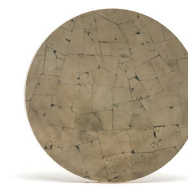

**TRESSA**  
BLACK POLISHED

16" SIDE TABLES CONTINUED

# CHOOSE YOUR TOP

LEVEL 1  
CARRARA MARBLE

LEVEL 1  
TORO BLACK MARBLE

LEVEL 1  
GRAY EGGSHELL

LEVEL 1  
ZINC METAL

LEVEL 4  
VERTAGUS SHELL

LEVEL 4  
SMOKY GOLD PYRITE

LEVEL 4  
DARK TURQUOISE  
YOUNG PEN SHELL

LEVEL 4  
GREEN TAB SHELL

LEVEL 1  
ANTIQUED MIRROR/  
SILVER METAL

LEVEL 1  
ANTIQUED MIRROR/  
GOLD METAL

LEVEL 2  
NATURAL BONE

LEVEL 2  
CREAM MOP SHELL

NEW  
LEVEL 4  
BLACK/WHITE RESIN

LEVEL 4  
BLUE TIGER EYE

NEW  
LEVEL 4  
GOLD SELENITE STONE

NEW  
LEVEL 4  
SILVER SELENITE STONE

LEVEL 2  
GRAY/SILVER CAPIZ SHELL

LEVEL 2  
PRISTINE  
FAUX CANVAS

LEVEL 2  
FRENCH GRAY  
FAUX CANVAS

LEVEL 2  
SAND REALISTIC  
FAUX SHAGREEN