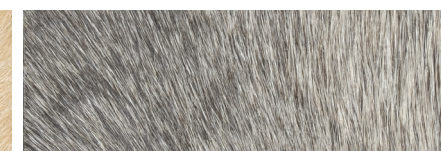

### JOVAN DAYBED

CHOOSE YOUR BASE FINISH

GOLD PITTED IRON

BRONZE PITTED IRON

Our sculptural Jovan daybed is available in two iron finishes. Choose the hair-on-hide upholstery that works for your space. An understated, airy look!

## CHOOSE YOUR TOP

NATURAL WHITE HAIR-ON-HIDE

GRAY HAIR-ON-HIDE

DARK BROWN HAIR-ON-HIDE

### BENJAMIN HIDE COFFEE TABLE

CHOOSE YOUR BASE FINISH

TEXTURIZED SILVER STEEL

TEXTURIZED GOLD STEEL

FLAT BLACK STEEL

Our Benjamin collection is famously interchangeable. Available in three base finishes with trend-right hair-on-hide cushioned tops, this coffee table will be the jewel in any room.

## CHOOSE YOUR TOP

BEIGE HAIR-ON-HIDE

GRAY HAIR-ON-HIDE

DARK BROWN HAIR-ON-HIDE