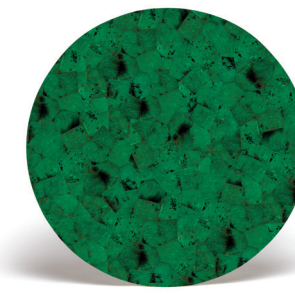

GRACE
GOLD

GRACE
BRONZE

NOOR
BUMPY COOL SILVER

NOOR
BUMPY COOL GOLD

NOOR
BUMPY BLACK

OSWELL
CLEAR ACRYLIC
48", 54"

ROYCE
WARM GOLD
48", 60"

ROYCE
DARK BRONZE
48", 60"

ROYCE
WARM GOLD
54", 72"

ROYCE
DARK BRONZE
54", 72"

CHOOSE YOUR TOP & SIZE

ICE CRYSTAL STONE
48", 54", 60", 72"

BEIGE CRYSTAL STONE
48", 54", 60", 72"

GRAY ROMBLON STONE
48", 54", 60", 72"

WARM GRAY MARBLE
48", 54", 60", 72"

NERO MARBLE
48", 54", 60", 72"

BLACK/WHITE STRIPED MARBLE
48", 54", 60"

PRISTINE VINTAGE FAUX SHAGREEN
48", 54", 60", 72"

WHITE FAUX BELGIAN LINEN
48", 54", 60", 72"

PEWTER FAUX HORN
48", 54", 60", 72"

DARK FAUX HORN
48", 54", 60", 72"

WHITE CERUSED OAK
48", 54", 60", 72"

ZINC METAL
48", 54", 60", 72"

EMERALD SHELL
54", 60", 72"