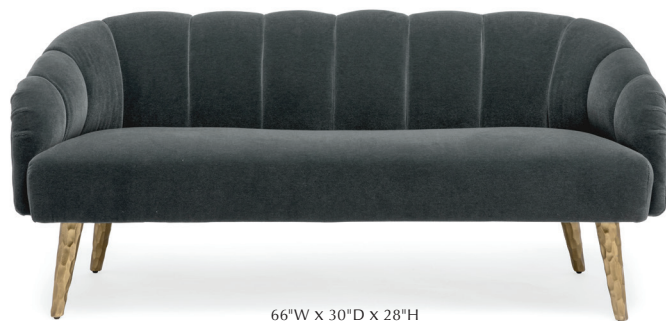

SOFAS & SOFETTES

We designed our sofas & sofettes to be versatile and creative from top to bottom.
Create a personalized look by choosing the soft upholstery of your choice.

CHOOSE YOUR SIZE

ROONEY

54"W x 30"D x 28"H

66"W x 30"D x 28"H

84"W x 32"D x 29"H

CHOOSE YOUR LEG FINISH

CHISELED METAL LEG

ANTIQUED SILVER

GOLD

BRONZE

CHOOSE YOUR STYLE & SIZE

BAY

54"W x 27"D x 27"H

66"W x 27"D x 27"H

84"W x 32"D x 29"H

INCLUDES TWO BOLSTER PILLOWS WITH 84"W ONLY.

BASSET

54"W x 27"D x 27"H

66"W x 27"D x 27"H

84"W x 38"D x 34"H

THERON

84"W x 36"D x 31"H

CHOOSE YOUR LEG FINISH

PITTED METAL LEG

ANTIQUED SILVER

GOLD

BRONZE