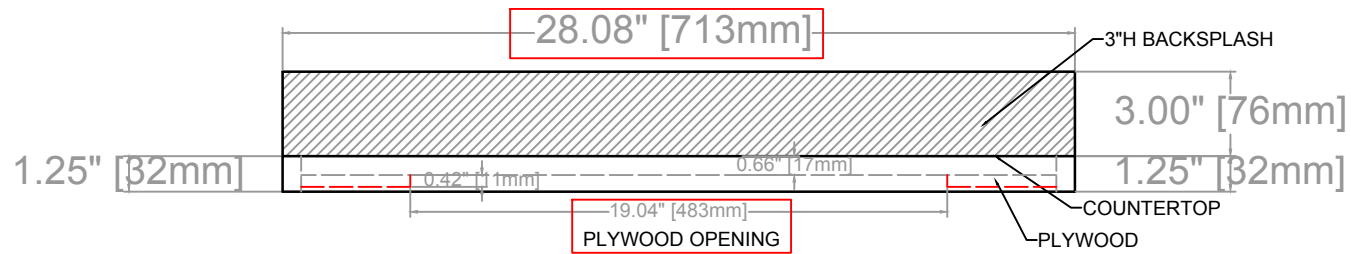

COUNTERTOP DRAWING

COUNTERTOP: 28.08" [713mm]L x 22.04" [560mm] W x 1.25" [32mm]H

TOP VIEW

FRONT VIEW