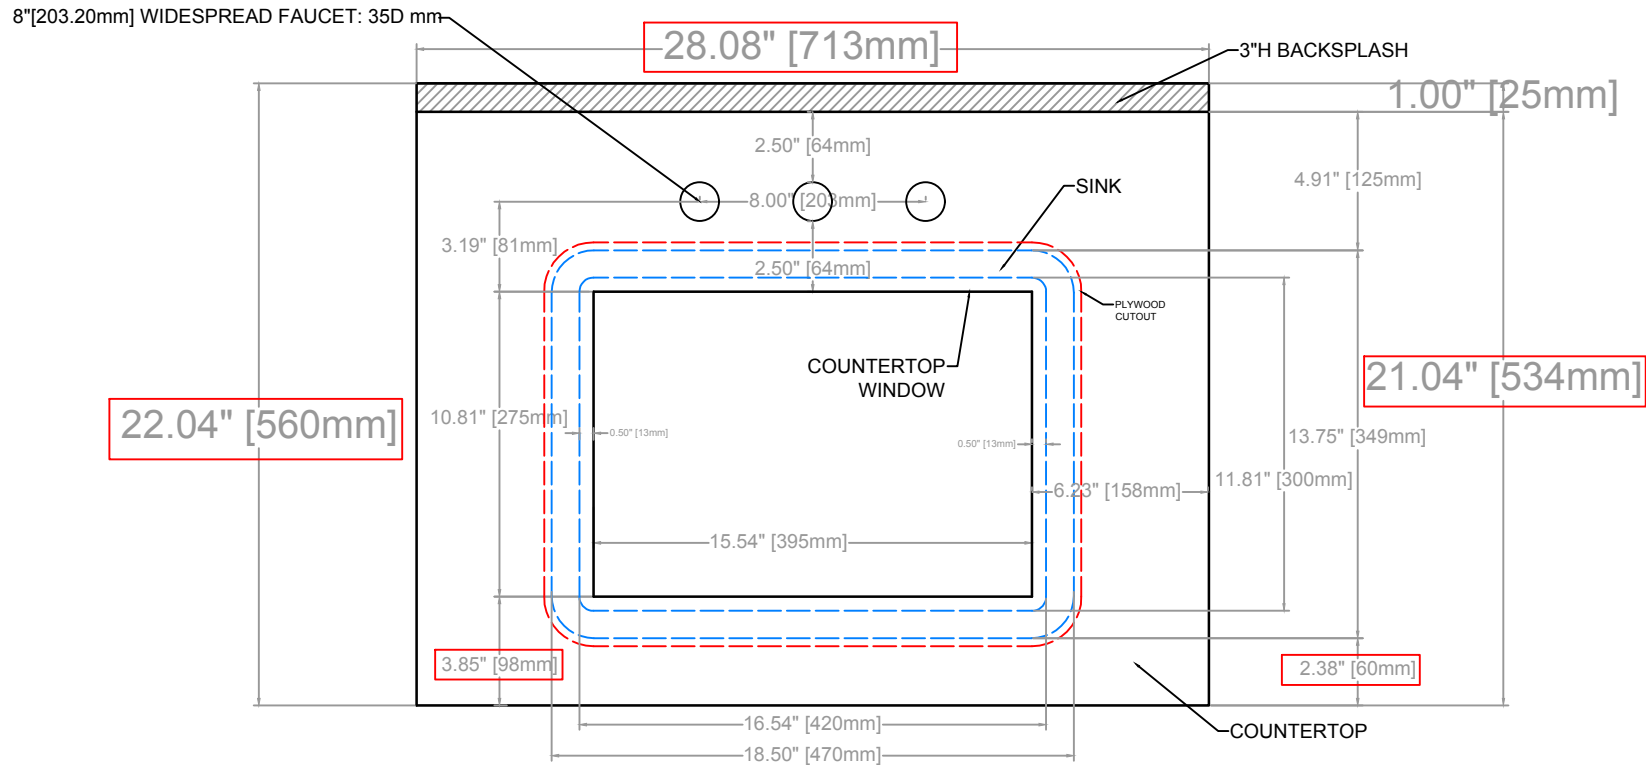

COUNTERTOP DRAWING

COUNTERTOP: 28.08" [713mm]L x 22.04" [560mm] W x 1.25" [32mm]H

TOP VIEW

FRONT VIEW