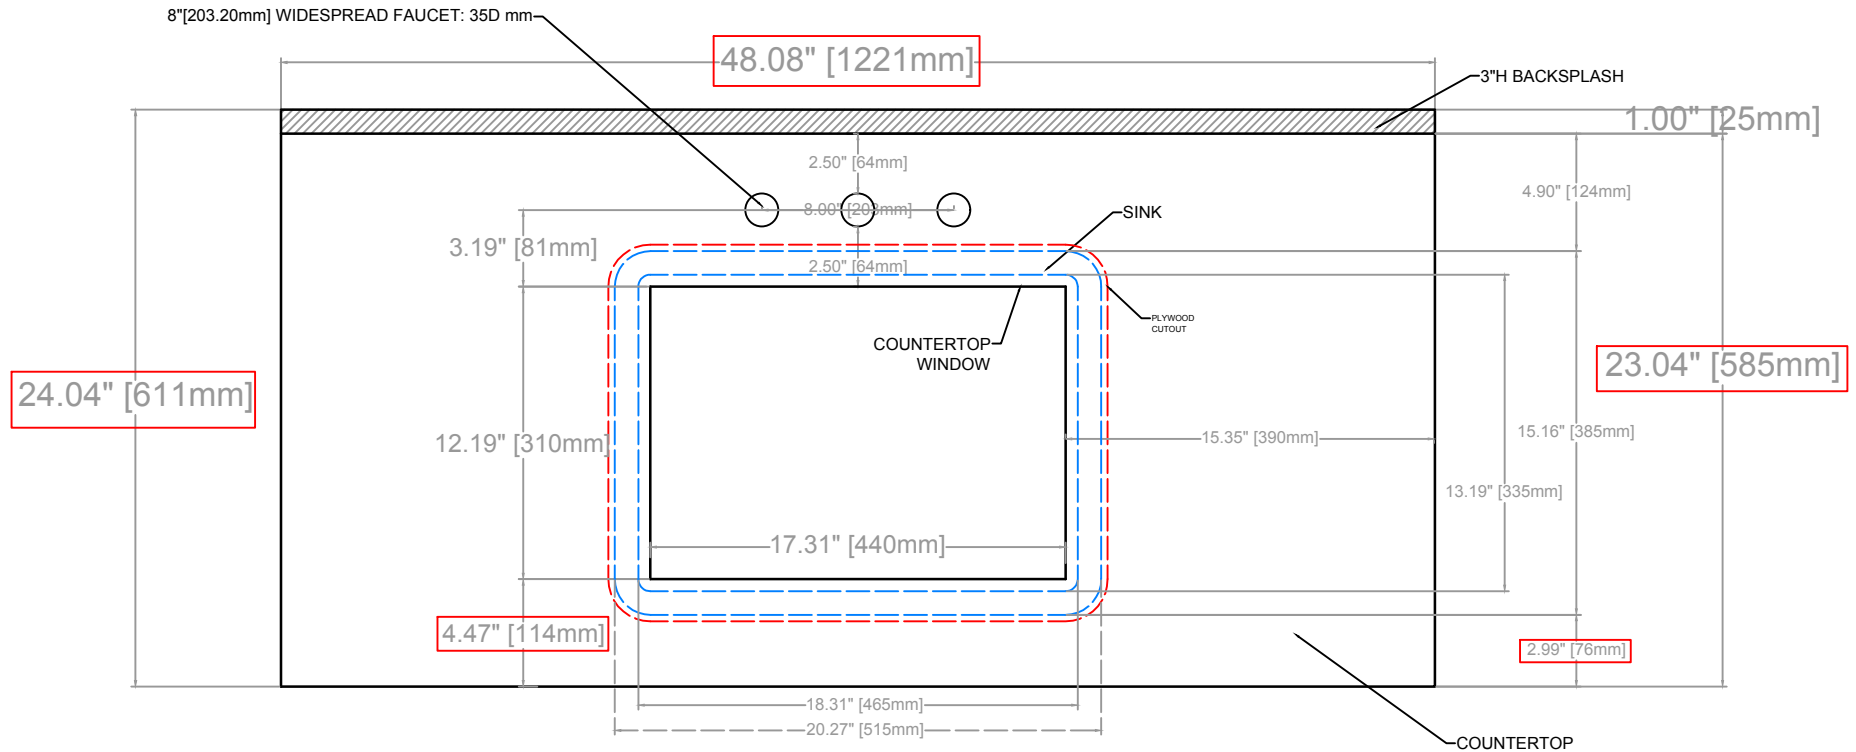

COUNTER DRAWING

COUNTERTOP: 48.08" [1221mm] L x 24" [24.04mm] W x 1.25"[32mm] H

TOP VIEW

FRONT VIEW