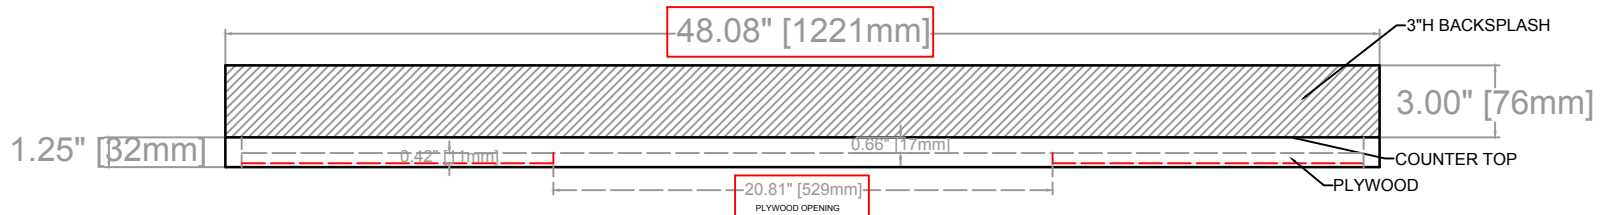

COUNTER DRAWING

COUNTERTOP: 48.08" [1221mm] L x 24" [24.04mm] W x 1.25"[32mm] H

TOP VIEW

FRONT VIEW